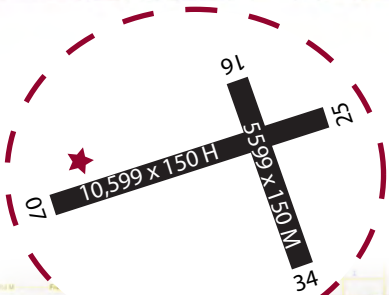

AIRINC: 122.875  
ATIS: 118.75  
Approach: 134.35  
Clearance: 121.75  
Ground: 121.9  
Tower: 118.1  
ILS RWY 7: 109.7  
ILS RWY 25: 108.7  
Waterville VOR: 113.1  
NDB: 219

*Discounts for all active military & veterans.*