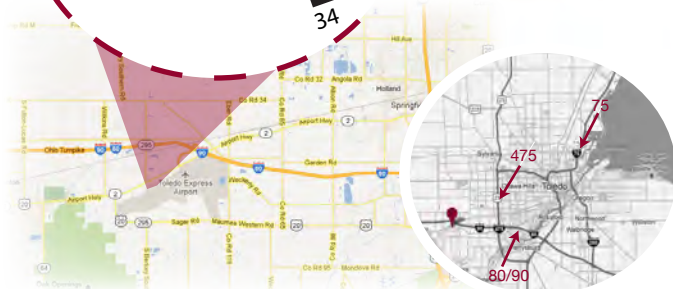

AIRINC: 122.875  
ATIS: 118.75  
Approach: 134.35  
Clearance: 121.75  
Ground: 121.9  
Tower: 118.1  
ILS RWY 7: 109.7  
ILS RWY 25: 108.7  
Waterville VOR: 113.1  
NDB: 219

*Discounts for all active military & veterans.*